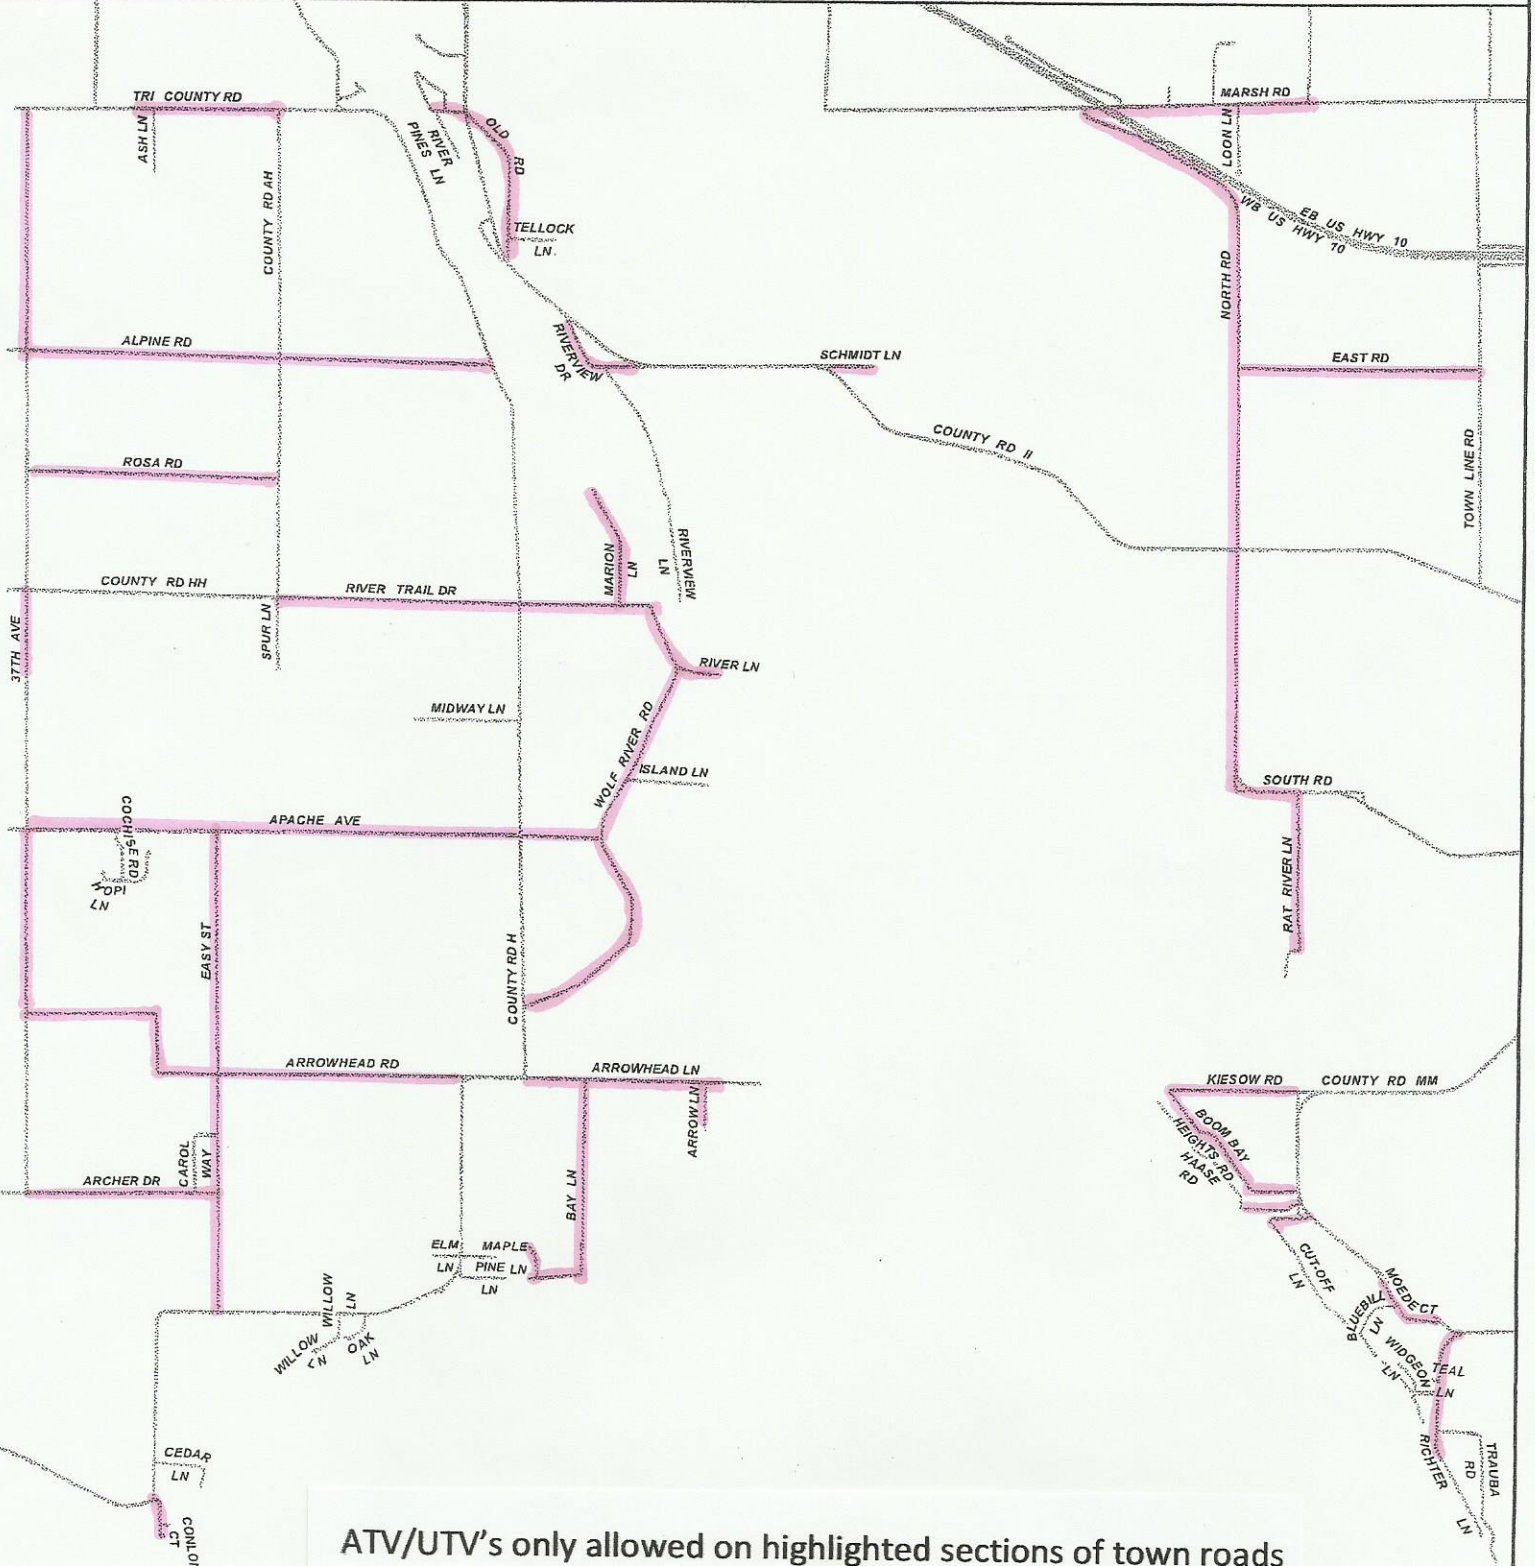

Town of Wolf River Road Map

ATV/UTV's only allowed on highlighted sections of town roads

W.I.N.G.S. Project
Produced By:
Diane Culver
10/2017